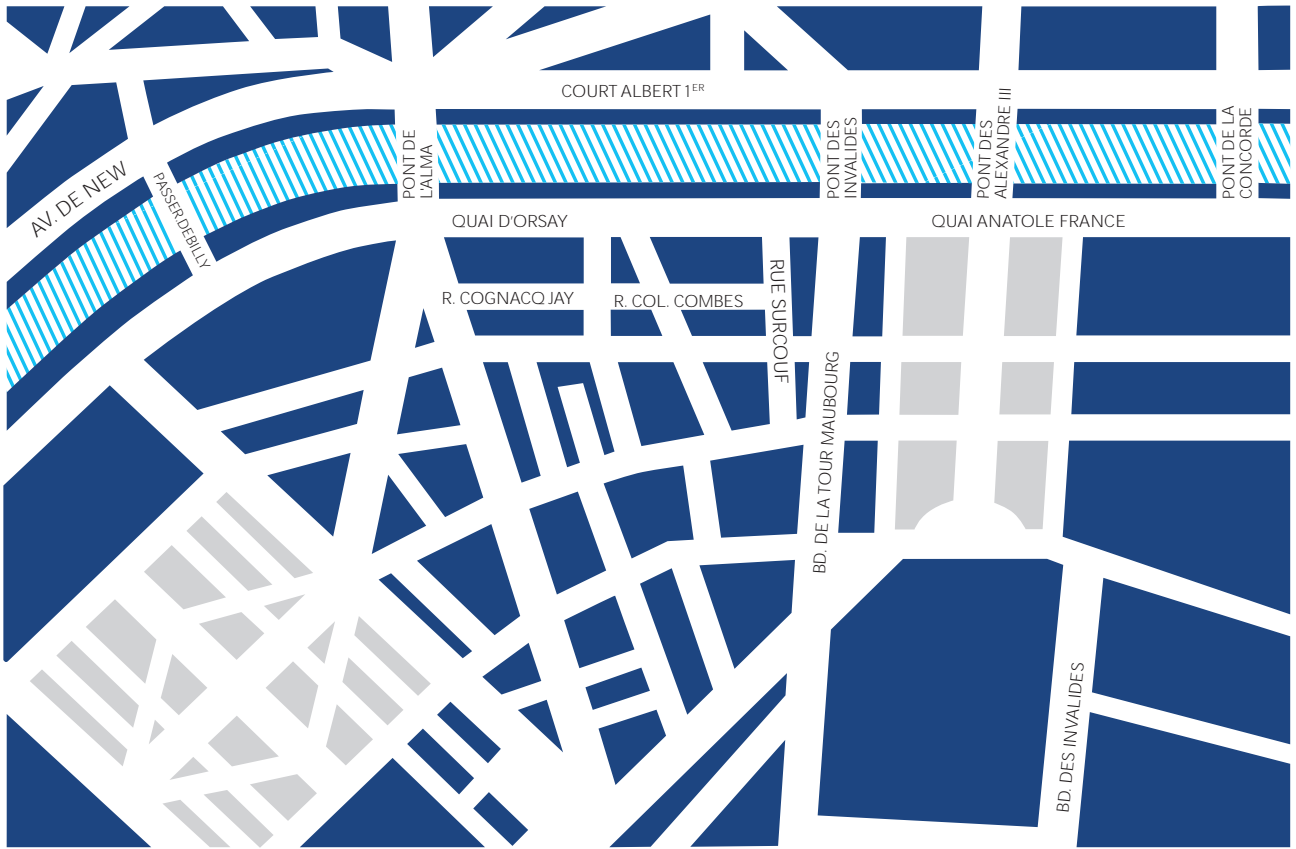

THE AMERICAN UNIVERSITY PARIS

AUP SUMMER SCHOOL 2023: JUNE & JULY

In and around the AUP neighborhood, you can find all you

Wherever you may find yourself within Paris,

€

C-104

ORIENTATION SCHEDULE

In case of difficulties with an ATM, request

COURT ALBERT 1^{ER}

AV. DE NEW

PASSE-DEBILLY

PONT DE L'ALMA

PONT DES INVALIDES

PONT DES ALEXANDRE III

PONT DE LA CONCORDE

QUAI D'ORSAY

QUAI ANATOLE FRANCE

R. COGNACQ JAY

R. COL. COMBES

RUE SURCOUF

BD. DE LA TOUR MAUBOURG

BD. DES INVALIDES